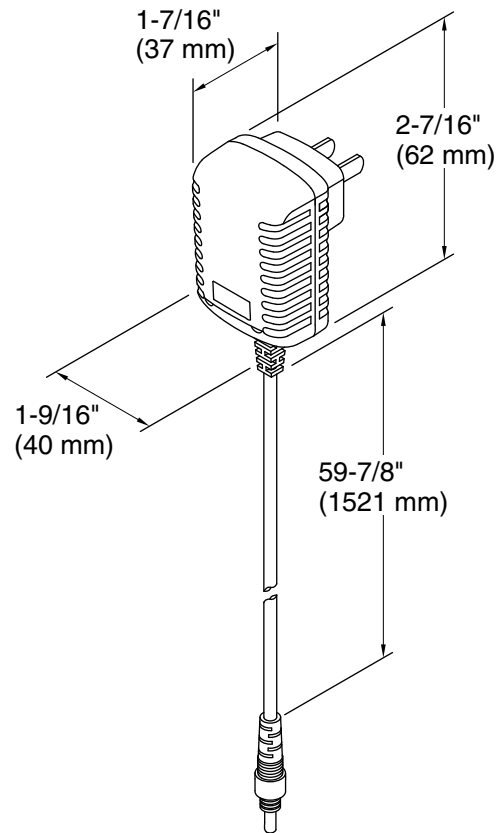

Codes/Standards

UL 1310

KOHLER® Faucet Lifetime Limited Warranty

See website for detailed warranty information.

Technical Information

All product dimensions are nominal.

Installation Type: Surface-mount

Material: Plastic